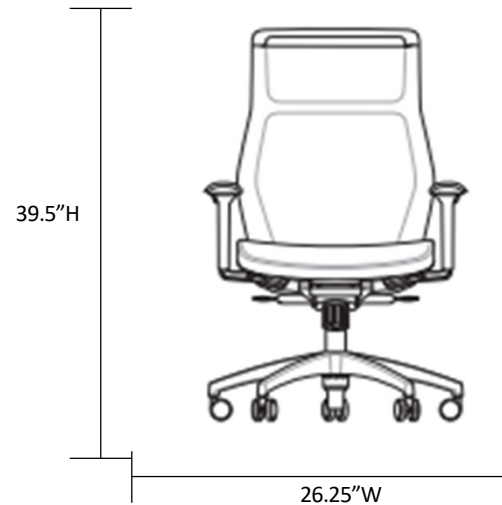

Sit On It – Hexy Highback Fixed Arms

List: $582.00
OSU Catalog Price:
$261.90

MESH:
ONYX

UPH:
SPICE
PEPPECORN

BASE
COLOR

1203 BK2 MB

- MIDBACK
- MESH BACK
- UPHOLSTERED SEAT
- BLACK 5-STAR NYLON BASE
- **FIXED TASK ARMS**
- **SWIVEL TILT**
- STANDARD CYLINDER
- **CASTER FOR CARPET USE ONLY**
- WEIGHT CAPACITY WARRANTY: 300 LBS
- LIFETIME WARRANTY

ASSEMBLY REQUIRED