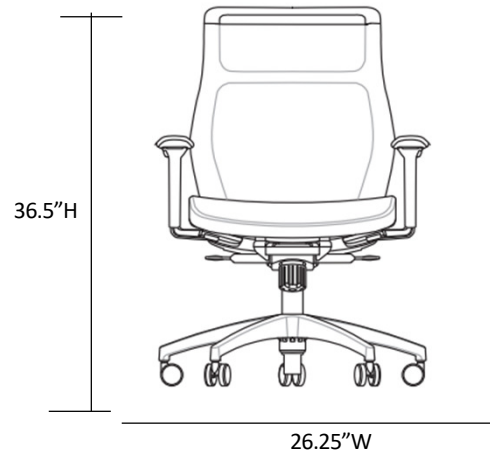

ASSEMBLY REQUIRED

COE Distributing - Pennington

List: \$603.00

OSU Catalog Price:
\$231.92

678F

ERGONOMIC FUNCTIONS

Pneumatic Seat Height	360 Degree Swivel	Tilt Lock	Tilt Tension
Adjusts "up and down" seat height relative to the floor.	Allows seat "Rotation" in a full circle.	Locks seat and back in an upright position.	Allows user to adjust "resistance" with which chair reclines or tilts.

BK Black Fabric
w/Mesh Back

- PNEUMATIC SEAT HEIGHT ADJUSTMENT
- COMPLETE 360 DEGREE SWIVEL
- TILT LOCK AND TENSION CONTROLS
- MESH BACK
- PADDED PU FLIP-UP ARMRESTS
- 4" THICK SEAT CUSHION
- BASE: BLACK NYLON BASE
- WEIGHT CAPACITY: 275 LBS
- LIMITED LIFETIME WARRANTY

ASSEMBLY REQUIRED

Sit On It – Hexy Midback - Armless

List: \$516.00

OSU Catalog Price:
\$232.20

1203 BK1 MB

- MIDBACK
- MESH BACK
- UPHOLSTERED SEAT
- BLACK 5-STAR NYLON BASE
- **ARMLESS**
- **SWIVEL TILT**
- STANDARD CYLINDER
- **CASTER FOR CARPET USE ONLY**