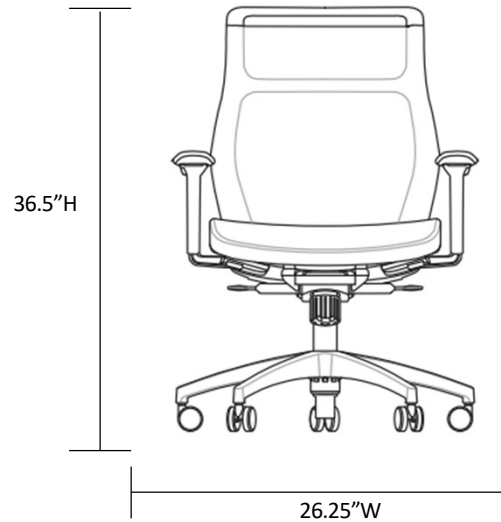

Sit On It – Hexy Midback Adj Arms

List: $582.00
OSU Catalog Price:
$261.90

MESH:
ONYX

UPH:
SPICE
PEPPECORN

BASE
COLOR

1203 BK1 MB

- MIDBACK
- MESH BACK
- UPHOLSTERED SEAT
- BLACK 5-STAR NYLON BASE
- **HEIGHT ADJUSTABLE ARMS**
- **STANDARD SYNCHRO**
- STANDARD CYLINDER
- **CASTER FOR CARPET USE ONLY**
- WEIGHT CAPACITY WARRANTY: 300 LBS
- LIFETIME WARRANTY

ASSEMBLY REQUIRED