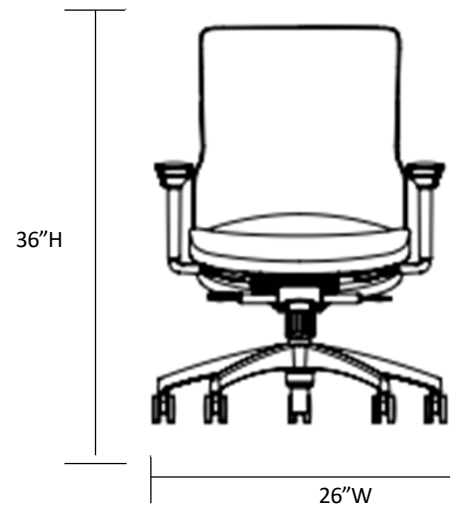

Sit On It – Novo Midback Height Adj Arms

List: $781.00
OSU Catalog Price:
$351.45

1033.BK1

- ADJUSTABLE LUMBAR SUPPORT IS STANDARD
- **STANDARD SYNCHRO**
- **HEIGHT ADJUSTABLE ARMS**
- WATERFALL SEAT
- **HARD FLOOR AND CARPET CASTER**
- FRAME: BLACK
- LUMBAR COLOR: BLACK
- STANDARD 300 LB WEIGHT CAPACITY
- LIFETIME WARRANTY

MESH:
ONYX

UPH:
SPICE
PEPPECORN

BASE
COLOR

ASSEMBLY REQUIRED