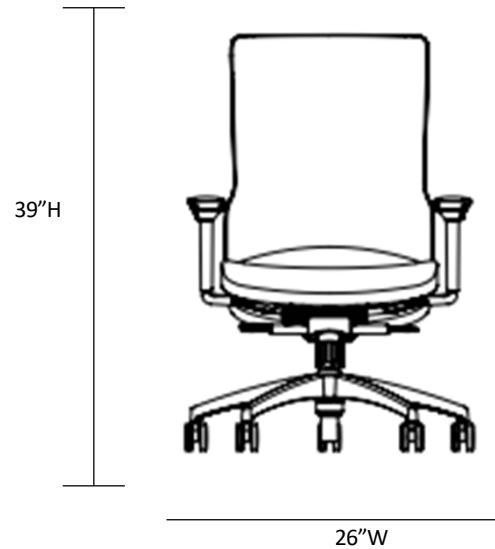

MESH:
ONYX

UPH:
SPICE
PEPPERCORN

BASE
COLOR

ASSEMBLY REQUIRED

Sit On It – Novo High back Height Adj Arms

List: \$809.00
OSU Catalog Price:
\$364.05

1033.BK2

- ADJUSTABLE LUMBAR SUPPORT IS STANDARD
- **STANDARD SYNCHRO**
- **HEIGHT ADJUSTABLE ARMS**
- WATERFALL SEAT
- **HARD FLOOR AND CARPET CASTER**
- FRAME: BLACK
- LUMBAR COLOR: BLACK
- MESH: ONYX
- UPH: SPICE PEPPERCORN
- STANDARD 300 LB WEIGHT CAPACITY
- LIFETIME WARRANTY

<p>Pneumatic Seat Height</p> <p>Adjusts "up and down" seat height relative to the floor.</p>	<p>360 Degree Swivel</p> <p>Allows seat "rotation" in a full circle.</p>	<p>Tilt Lock</p> <p>Locks seat and back in an upright position.</p>	<p>Tilt Tension</p> <p>Allows user to adjust "resistance" with which chair reclines or tilts.</p>
<p>Swivel/Tilt Control</p> <p>Places the "pivot point" directly above the base center and allows the user to lean back in a seated position.</p>	<p>Back Lock</p> <p>Allows user to select and "lock a particular back angle."</p>	<p>Height Adjustable Arms</p> <p>Allows user to "adjust arms up and down" within a set range to accommodate a variety of tasks.</p>	<p>Lumbar Adjustment</p> <p>Allows user to "custom fit chair by adjusting lumbar" for optimum support and comfort.</p>