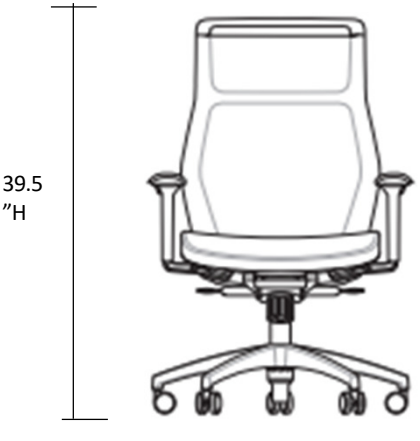

Sit On It – Hexy Highback Adj Arms

List: $610.00
OSU Catalog Price:
$274.50

1203 BK2 MB

- HIGHBACK
- MESH BACK
- UPHOLSTERED SEAT
- BLACK 5-STAR NYLON BASE
- **HEIGHT ADJUSTABLE ARMS**
- **STANDARD SYNCHRO**
- STANDARD CYLINDER
- **CARPET CASTERS FOR CARPET USE ONLY**
- WEIGHT CAPACITY WARRANTY: 300 LBS
- LIFETIME WARRANTY

ASSEMBLY REQUIRED