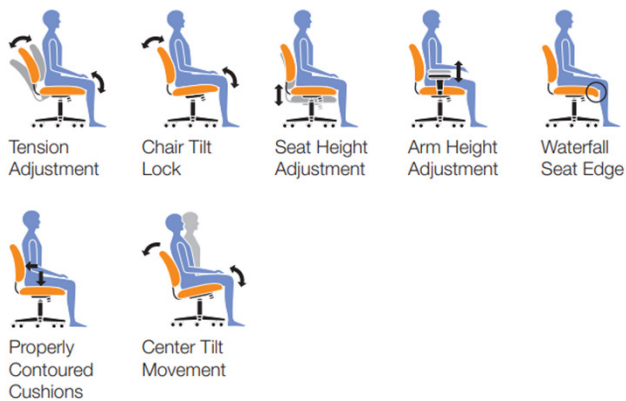

Offices To Go - OTG13026B

List: \$375.00

OSU CATALOG PRICE:
\$161.25

Overall Dimensions: 24.5W x 25D x 41.5H
Seat Height: 16.5 - 20.5"
Seat Width: 20.5"
Seat Depth: 18.5"
Back Height: 22.5"
Back Width: 20.5"
Arm Height: 8.5"

ERGONOMIC FUNCTIONS

ASSEMBLY REQUIRED

Offices To Go - OTG11612B

List: \$390.00
 OSU CATALOG PRICE:
 \$167.70

Overall Dimensions: 25W x 23D x 37H
Seat Height: 17.5" - 21.5"
Seat Width: 19.5"
Seat Depth: 17"
Back Height: 18.5"
Back Width: 18"
Arm Height: 8.5" - 11.5"