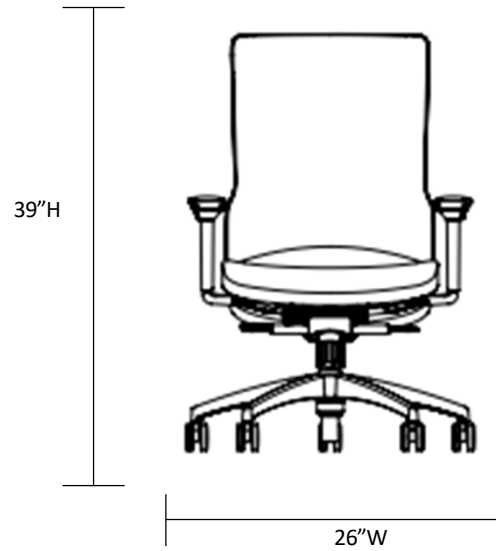

Sit On It – Novo High back Fixed Arms

List: $799.00

OSU Catalog Price:
$359.55

1033.BK2

- ADJUSTABLE LUMBAR SUPPORT IS STANDARD
- **STANDARD SYNCHRO**
- **HEIGHT ADJUSTABLE ARMS**
- WATERFALL SEAT
- **HARD FLOOR AND CARPET CASTER**
- FRAME: BLACK
- LUMBAR COLOR: BLACK
- STANDARD 300 LB WEIGHT CAPACITY
- LIFETIME WARRANTY

MESH:
ONYX

UPH:
SPICE
PEPPERCORN

BASE
COLOR

ASSEMBLY REQUIRED