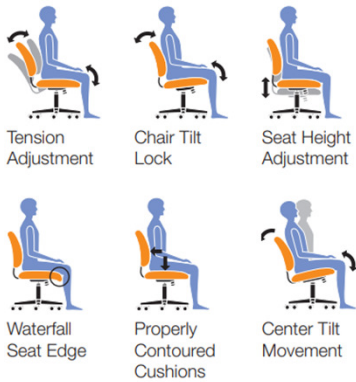

Black Mesh
fabric seat

ASSEMBLY REQUIRED

Offices to Go - OTG10705B

List:\$ 305.00
OSU CATALOG:
\$131.15

Overall Dimensions: 22"W x 22.5"D x 38.25"H
Seat Height: 18" - 21"
Seat Width: 19"
Seat Depth: 17.25"
Back Width: 17"
Back Height: 18.75"
Arm Height: 7.5"

ERGONOMIC FUNCTIONS

- BLACK MESH BACK WITH BLACK LUXHIDE SEAT
- PNEUMATIC SEAT HEIGHT ADJUSTMENT
- SINGLE POSITION TILT LOCK WITH TILT TENSION ADJUSTMENT
- TWIN WHEEL CARPET CASTER
- GREENGUARD CERTIFIED
- WARRANTY: 2 YEARS ON GAS CYLINDERS, MECHANISMS, OTHER MOVING PARTS AND UPH MATERIALS AND FOAM

ASSEMBLY REQUIRED

COE Distributing - Crossway

List:\$356.00
 OSU Catalog Price:
\$136.92

ERGONOMIC FUNCTIONS

<p>Pneumatic Seat Height</p>	<p>360 Degree Swivel</p>	<p>Tilt Lock</p>	<p>Tilt Tension</p>
<p>Adjusts "up and down" seat height relative to the floor.</p>	<p>Allows seat "Rotation" in a full circle.</p>	<p>Locks seat and back" in an upright position.</p>	<p>Allows user to adjust "resistance" with which chair reclines or tilts.</p>

<p>Pneumatic Seat Height</p> <p>Adjusts "up and down" seat height relative to the floor.</p>	<p>360 Degree Swivel</p> <p>Allows seat "rotation" in a full circle.</p>	<p>Tilt Lock</p> <p>Locks seat and back in an upright position.</p>	<p>Tilt Tension</p> <p>Allows user to adjust "resistance" with which chair reclines or tilts.</p>
<p>Swivel/Tilt Control</p> <p>Places the "pivot point" directly above the base center and allows the user to lean back in a seated position.</p>	<p>Back Lock</p> <p>Allows user to select and "lock a particular back angle."</p>	<p>Height Adjustable Arms</p> <p>Allows user to "adjust arms up and down" within a set range to accommodate a variety of tasks.</p>	<p>Lumbar Adjustment</p> <p>Allows user to "custom fit chair by adjusting lumbar" for optimum support and comfort.</p>