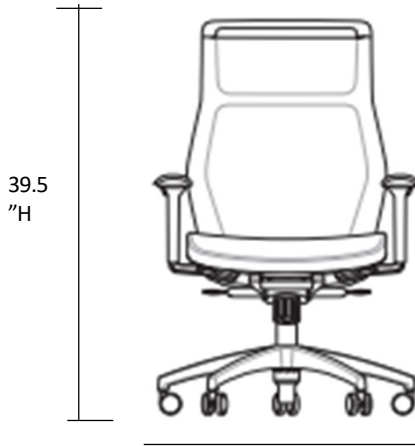

ASSEMBLY REQUIRED

Sit On It – Hexy Midback - Armless

List: \$516.00

OSU Catalog Price:
\$232.20

1203 BK1 MB

- MIDBACK
- MESH BACK
- UPHOLSTERED SEAT
- BLACK 5-STAR NYLON BASE
- **ARMLESS**
- **SWIVEL TILT**
- STANDARD CYLINDER
- **CASTER FOR CARPET USE ONLY**

- WEIGHT CAPACITY WARRANTY: 300 LBS
- LIFETIME WARRANTY

ASSEMBLY REQUIRED

MESH:
ONYX

UPH:
SPICE
PEPPECORN

BASE
COLOR

Sit On It – Hexy Highback - Armless

List: \$544.00
OSU Catalog Price:
\$244.80

26.25
1203 BK2 MB "W