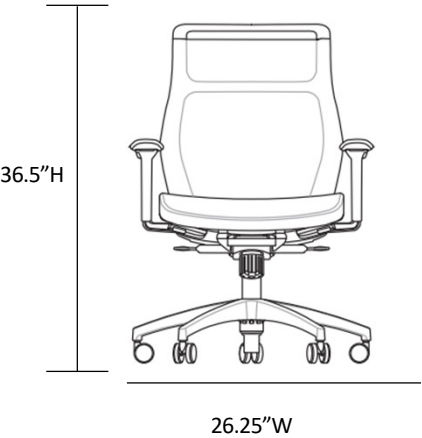

Sit On It – Hexy Midback Fixed Arms

List: $554.00
OSU Catalog Price:
$249.30

1203 BK1 MB

- MIDBACK
- MESH BACK
- UPHOLSTERED SEAT
- BLACK 5-STAR NYLON BASE
- **FIXED TASK ARMS**
- **SWIVEL TILT**
- STANDARD CYLINDER
- **CASTER FOR CARPET USE ONLY**
- WEIGHT CAPACITY WARRANTY: 300 LBS
- LIFETIME WARRANTY

ASSEMBLY REQUIRED

MESH:
ONYX

UPH:
SPICE
PEPPECORN

BASE
COLOR