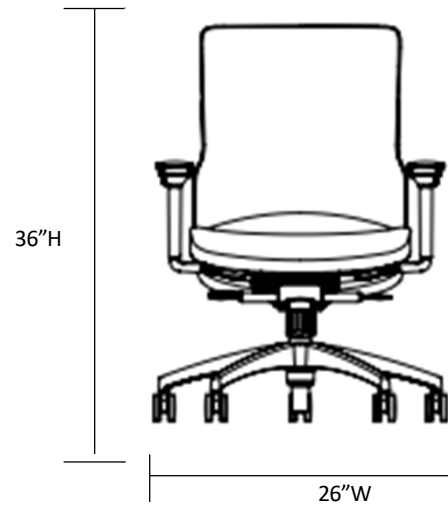

Sit On It – Novo Midback Fixed Arms

List: $771.00
OSU Catalog Price:
$346.95

MESH:
ONYX

UPH:
SPICE
PEPPERCORN

BASE
COLOR

1033.BK1

- ADJUSTABLE LUMBAR SUPPORT IS STANDARD
- **STANDARD SYNCHRO**
- **FIXED ARMS**
- WATERFALL SEAT
- FRAME: BLACK
- **HARD FLOOR AND CARPET CASTER**
- LUMBAR COLOR: BLACK
- STANDARD 300 LB WEIGHT CAPACITY
- LIFETIME WARRANTY

ASSEMBLY REQUIRED