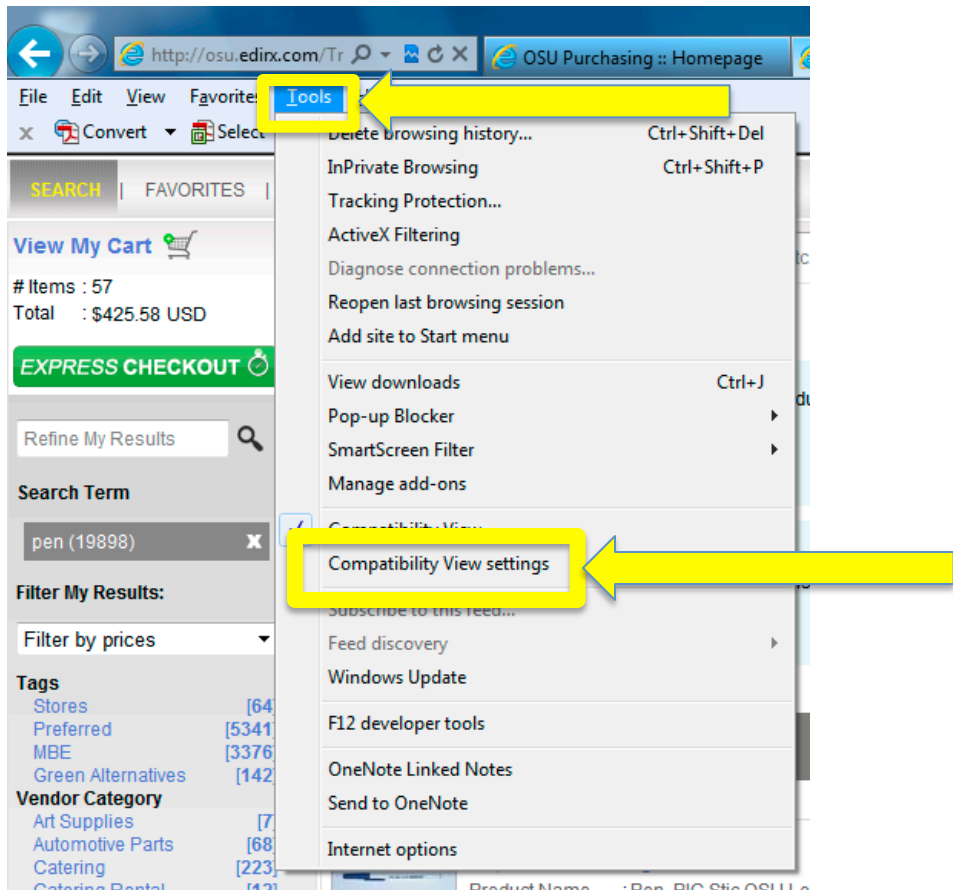

IE 9 users should follow these instructions. Please complete this step before using eStores:

Pressing the “alt” key should display the traditional Tool bar:

Next, select “Tools” then “Compatibility View settings”: